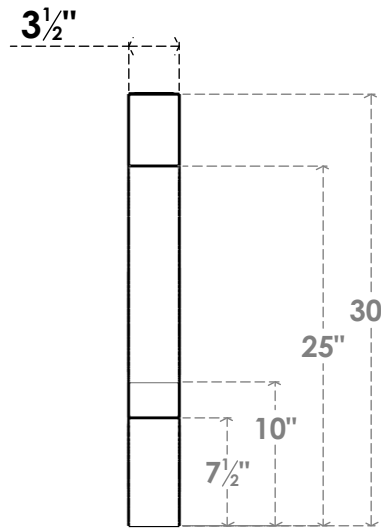

ITEM NUMBER: BRCPC035X26000X30000BOA

3 1/2"W X 26"D X 30"H BALBOA ARCHITECTURAL GRADE PVC CLOSED KNEE BRACE

SIDE PROFILE

FRONT PROFILE

ISOMETRIC

EKENA MILLWORK
2300 WEST MAIN ST.
CLARKSVILLE, TX 75426
TOLL FREE: 866-607-0453
WWW.EKENAMILLWORK.COM