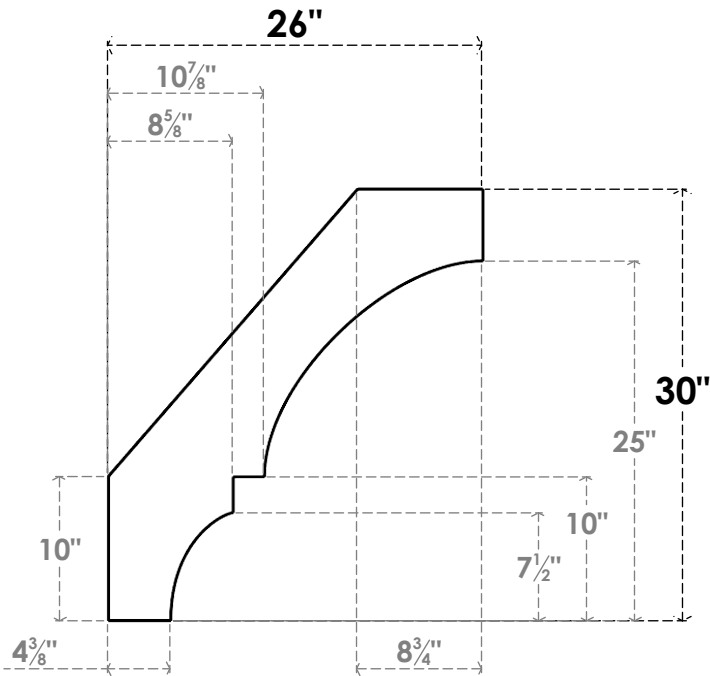

ITEM NUMBER: BRCPC035X26000X30000BOA

3 1/2"W X 26"D X 30"H BALBOA ARCHITECTURAL GRADE PVC CLOSED KNEE BRACE

SIDE PROFILE

FRONT PROFILE

ISOMETRIC

EKENA MILLWORK
2300 WEST MAIN ST.
CLARKSVILLE, TX 75426
TOLL FREE: 866-607-0453
WWW.EKENAMILLWORK.COM